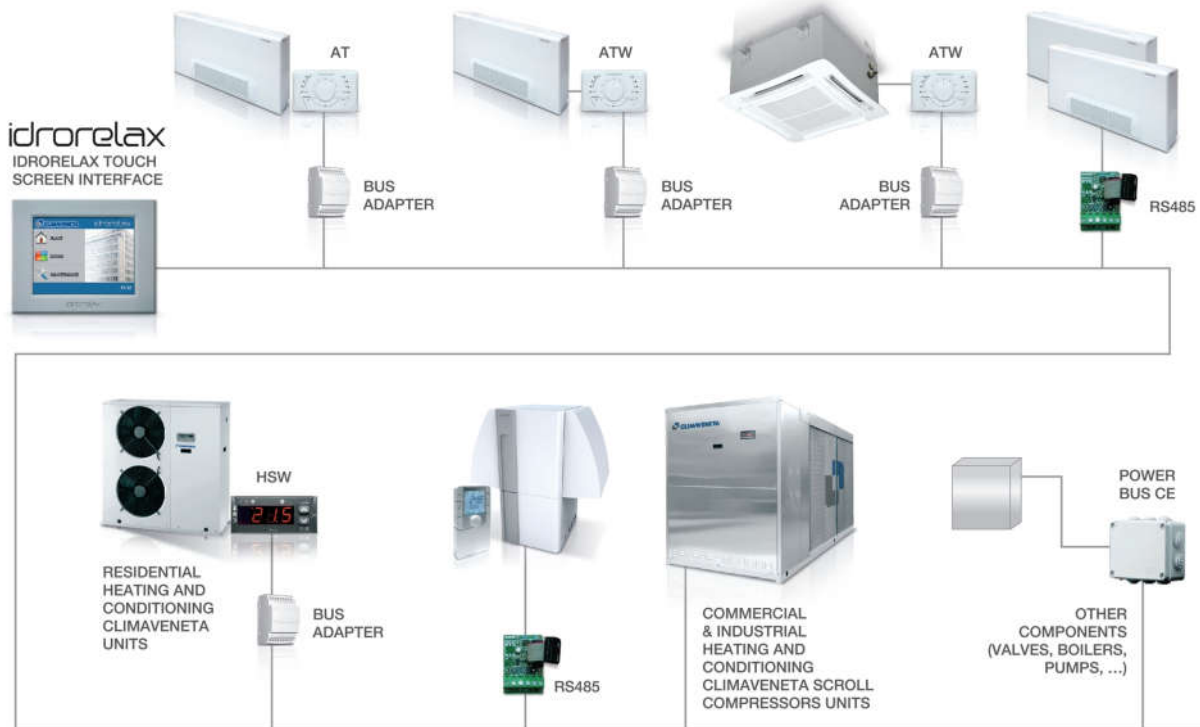

## Device of supervision and control IDRORELAX

### Version

IDRORELAX	
Panel	Panel installation
Wall	Wall installation

### Features

- Touch Screen interface, with TFT colour display, 5,7"
- Centralized management of the whole hydronic plant: terminals and units
- Integrated visualization of operating mode and temperatures, both for units and internal ambients
- Centralized optimization of the internal comfort: settings of the terminals operation based on daily or weekly schedule, area and crowding

IDRORELAX is a centralized device for supervision and control of plants which integrates together Climaveneta's hydronic terminals and units. Up to 224 elements can be connected, centralizing their management in one single point. Through Idrorelax infact, is possible to set the plant's on/off and operating mode. The Touch Screen interface has been conceived to assure an easy, intuitive and fast navigation through the diffent pages of the menu. The Idrorelax's control panel is available both wall-mounted and as simple panel, for the highest usage flexibility.